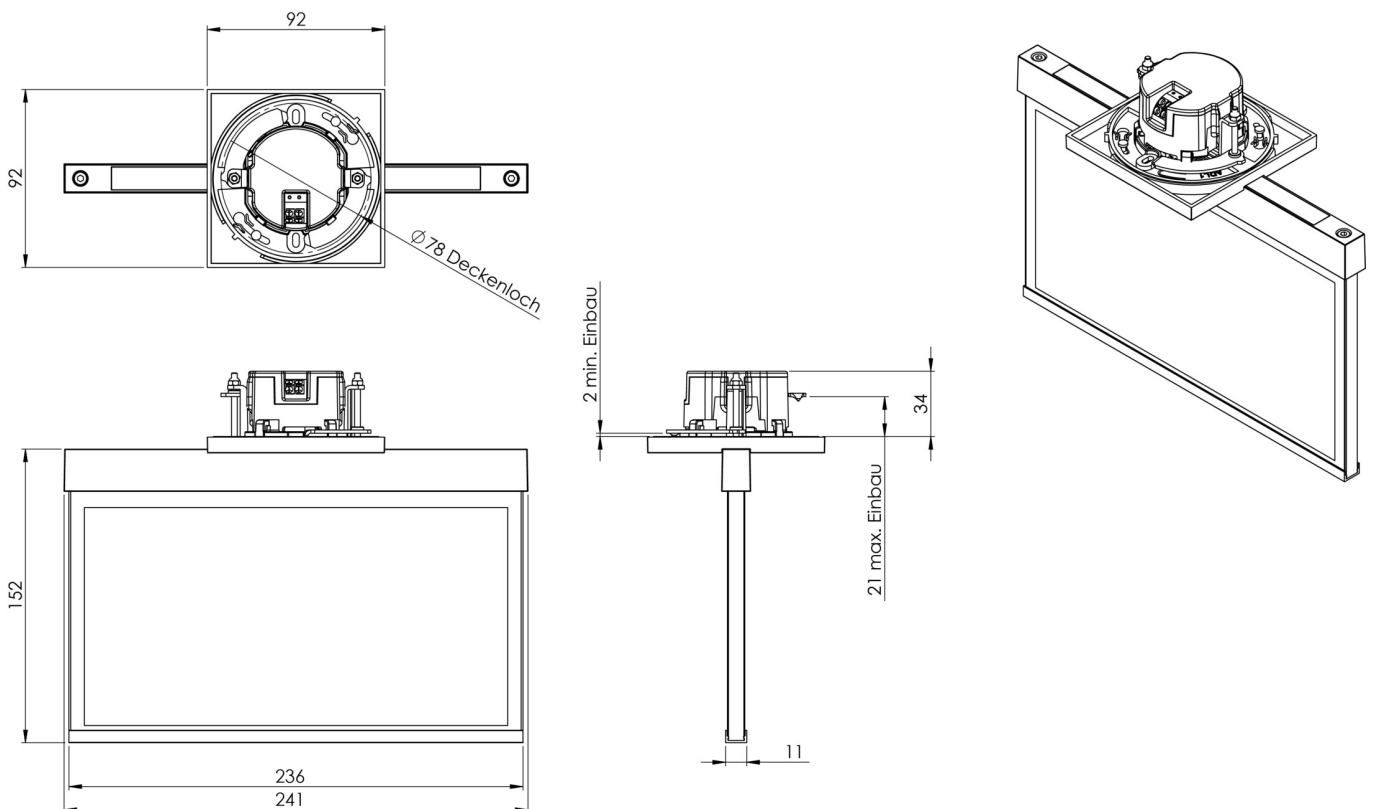

Width	236 mm
Height	194 mm
Installation dimensions Diameter	68 mm
Weight	1.45
Weight incl. packaging	1.81
Connection cross-section	2.5 mm²
Switching input	No
Emergency light blocking	No
Battery connection	No
Dimming function	Yes
Luminous flux mains	165 lm
Luminous flux emergency	165 lm
Customs tariff number	94056180
Country of origin	DEUTSCHLAND
EAN	4260682156389

TECHNICAL DRAWING