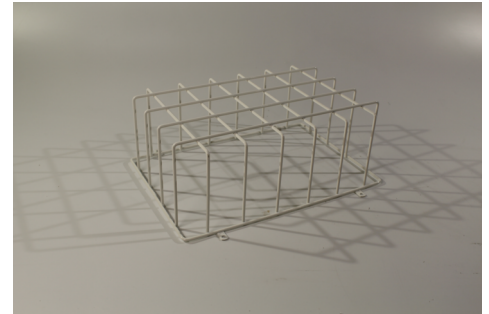

Art.-Nr: BALL1

The sturdy steel construction provides efficient protection for emergency luminaires. The grid design protects the luminaire without restricting the sight onto it. Needing only four screws the mounting is kept simple.

general.qrcode-more-infos

TEXT. TECHNISCHE-DATEN

~pim_attribute~Tiefe	220 mm
~pim_attribute~Breite	320 mm
~pim_attribute~Hoehe	120 mm
~pim_attribute~Gewicht	0.54 kg
~pim_attribute~Zolltarifnummer	73144900
~pim_attribute~EAN	4260349824170